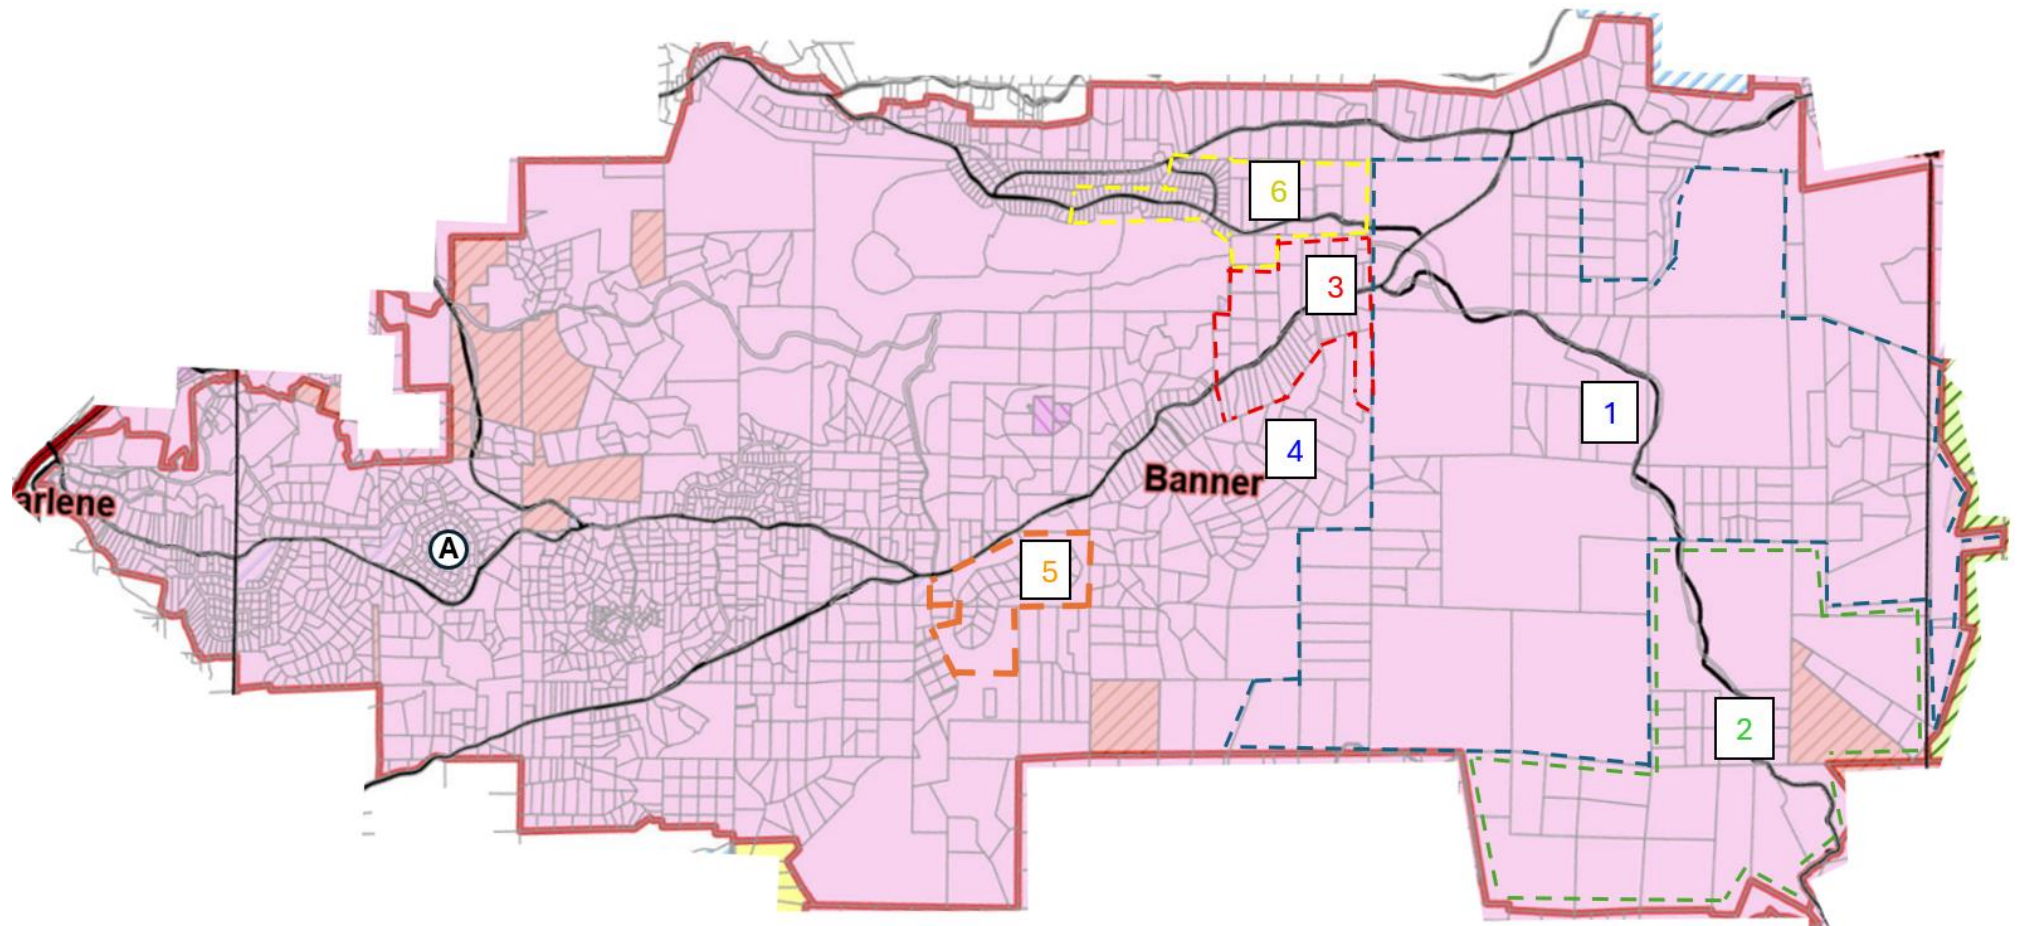

# Banner Mountain Firewise Community Conversion to Multiple Neighborhood Model Firewise Communities

## PROGRESS MAP

### Coordinated by FBM

1. Red Dog Cross Road FWC
2. Lower Red Dog Road FWC
3. Upper Banner Lava Cap FWC
4. Wings of Morning FWC-TBD
5. Altair FWC
6. Upper Red Dog FWC

### Coordinated by Fire Safe Council

- A. Forest View Drive area FWC - TBD

**PLEASE NOTE:** This map depicts **proposed** new Firewise Communities. These boundaries are not yet finalized. The Friends of Banner Mountain Board continues to facilitate replacement "Neighbor to Neighbor" communities. Please use the "[Contact FBM](#)" button to ask questions and to initiate your own Firewise Community. We are here to help!