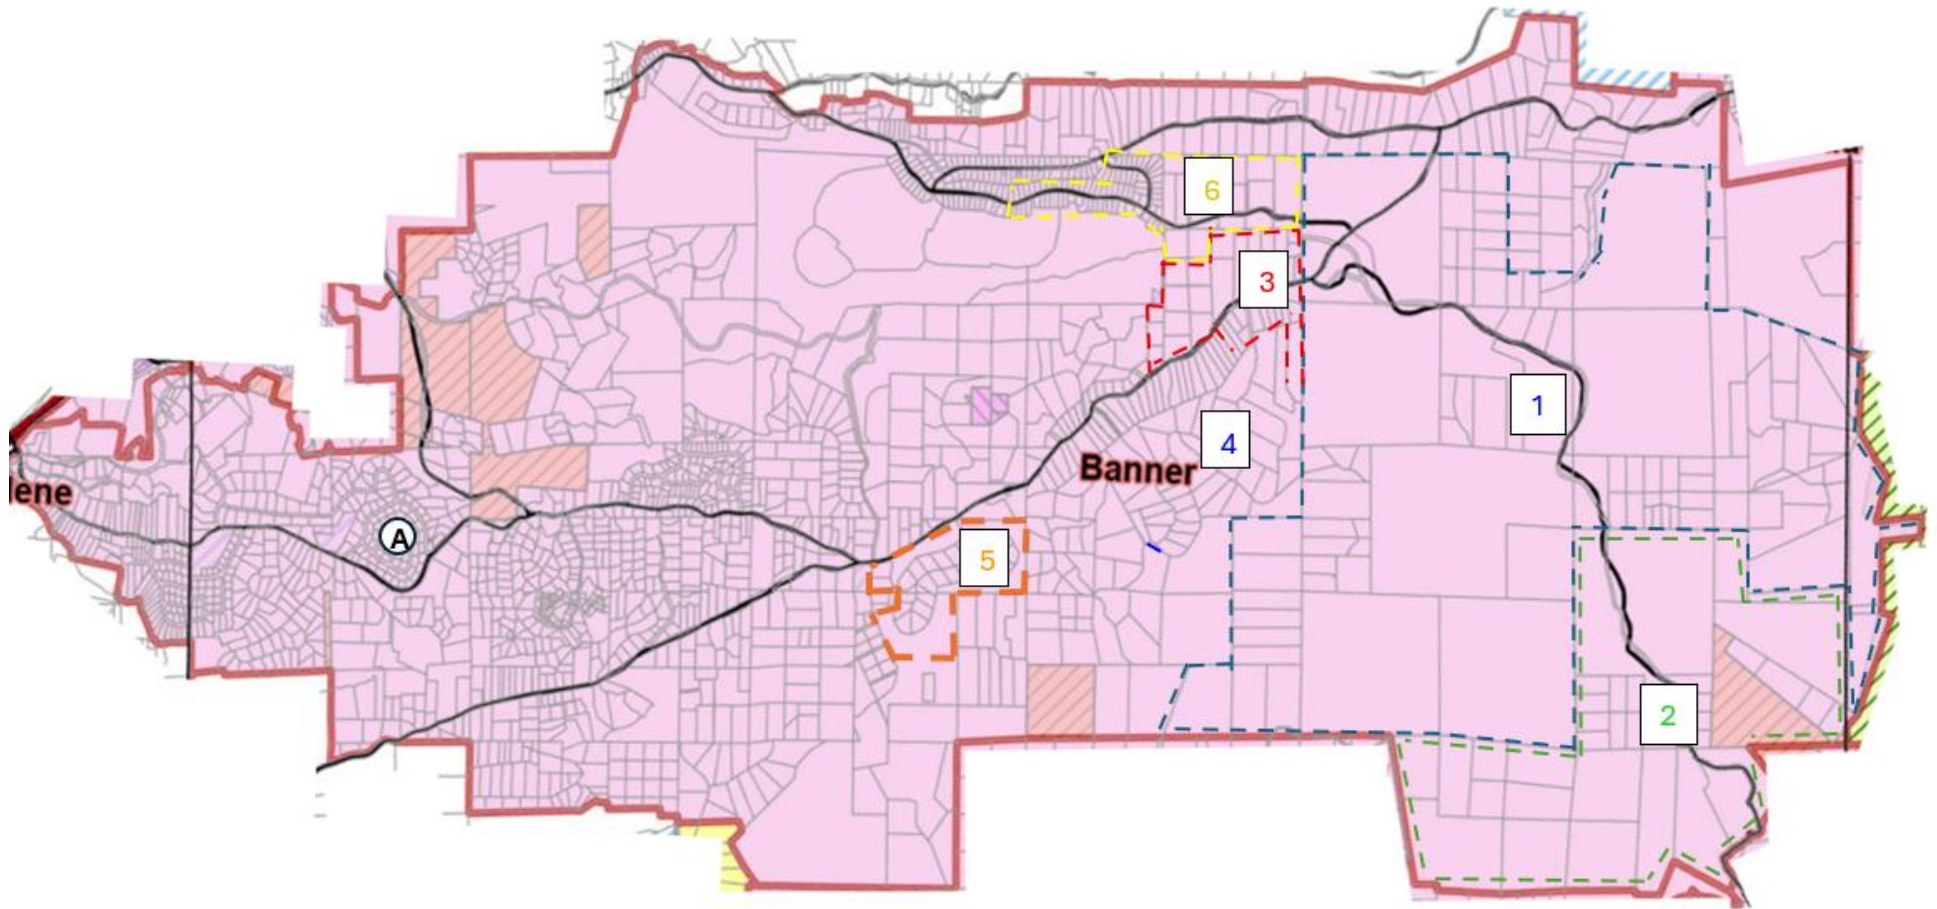

Banner Mountain Firewise Community Conversion to Multiple Neighborhood Model Firewise Communities

Coordinated by FBM

1. Red Dog Cross Road FWC
2. Lower Red Dog Road FWC
3. Upper Banner Lava Cap FWC
4. Wings of Morning FWC-TBD
5. Altair FWC
6. Upper Red Dog FWC

Coordinated by Fire Safe Council

- A. Forest View Drive area

PLEASE NOTE: This map depicts **proposed** new Firewise Communities. These boundaries are not yet finalized. The Friends of Banner Mountain Board continues to facilitate replacement “Neighbor to Neighbor” communities. Please use the [“Contact FBM”](#) button to ask questions and to initiate your own Firewise Community. We are here to help!